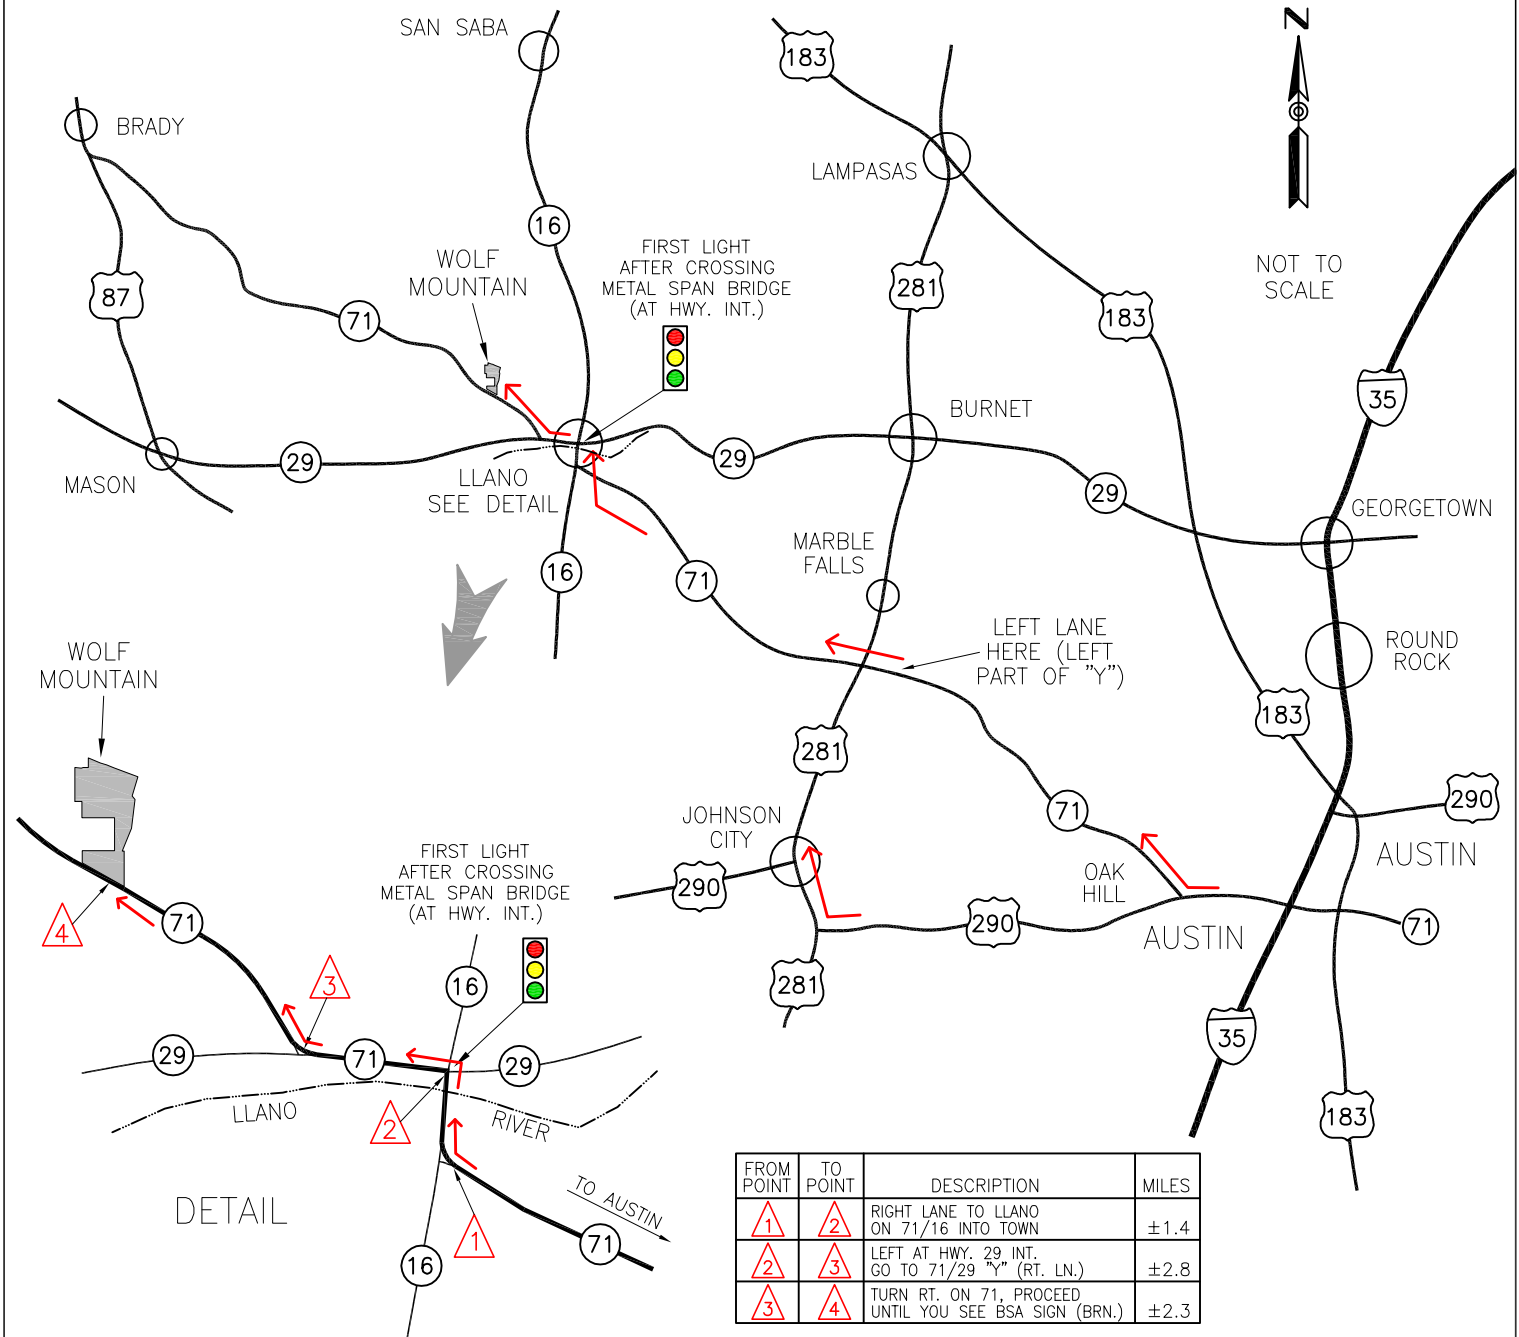

MAP TO WOLF MOUNTAIN LLANO, TEXAS

DIRECTIONS FROM LLANO TO WOLF MOUNTAIN
 FROM THE INTERSECTION OF HWY. 16, HWY. 71 & HWY. 29
 PROCEED LEFT (WEST) ON HWY. 71/29 FOR ABOUT 2.8 MILES
 TO "Y" BRANCH OF HWY. 71/29. TAKE THE HWY. 71 BRANCH (RIGHT),
 TOWARDS VALLEY SPRING / BRADY FOR ABOUT 2.3 MILES.
 THE BSA CAC WOLF MOUNTAIN CAMP IS ON THE RIGHT. A
 BROWN HWY. SIGN IS JUST BEFORE THE ENTRANCE.

Capitol Area Council
Boy Scouts of America
www.bsacac.org